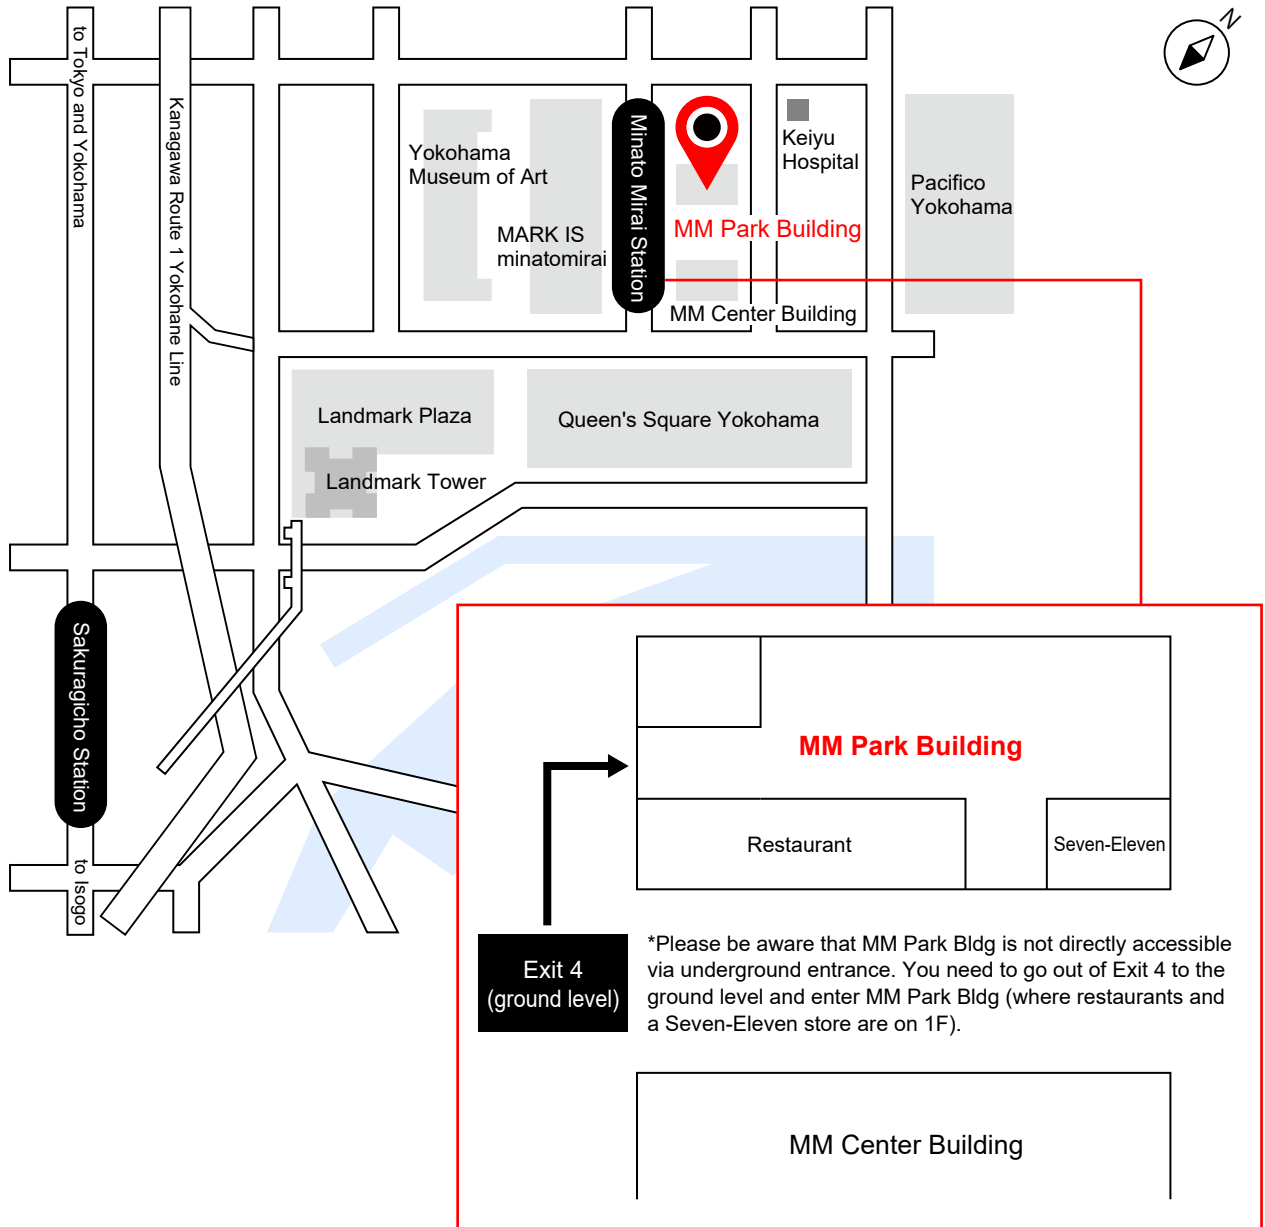

Accenture Japan Ltd Minato Mirai Office

Accenture Japan Ltd - Minato Mirai Office

Address: MM Park Building (Reception: 9F)
3-6-3 Minato Mirai, Nishi-ku, Yokohama-shi, Kanagawa-ken 220-8691

Phone: 045-330-8000

Access: 13 min walk from Sakuragicho Station (JR Keihin-Tohoku and Negishi Line)
15 min walk from Sakuragicho Station (Yokohama Municipal Subway)
1 min walk from Minatomirai Station (Minatomirai Line), Exit 4