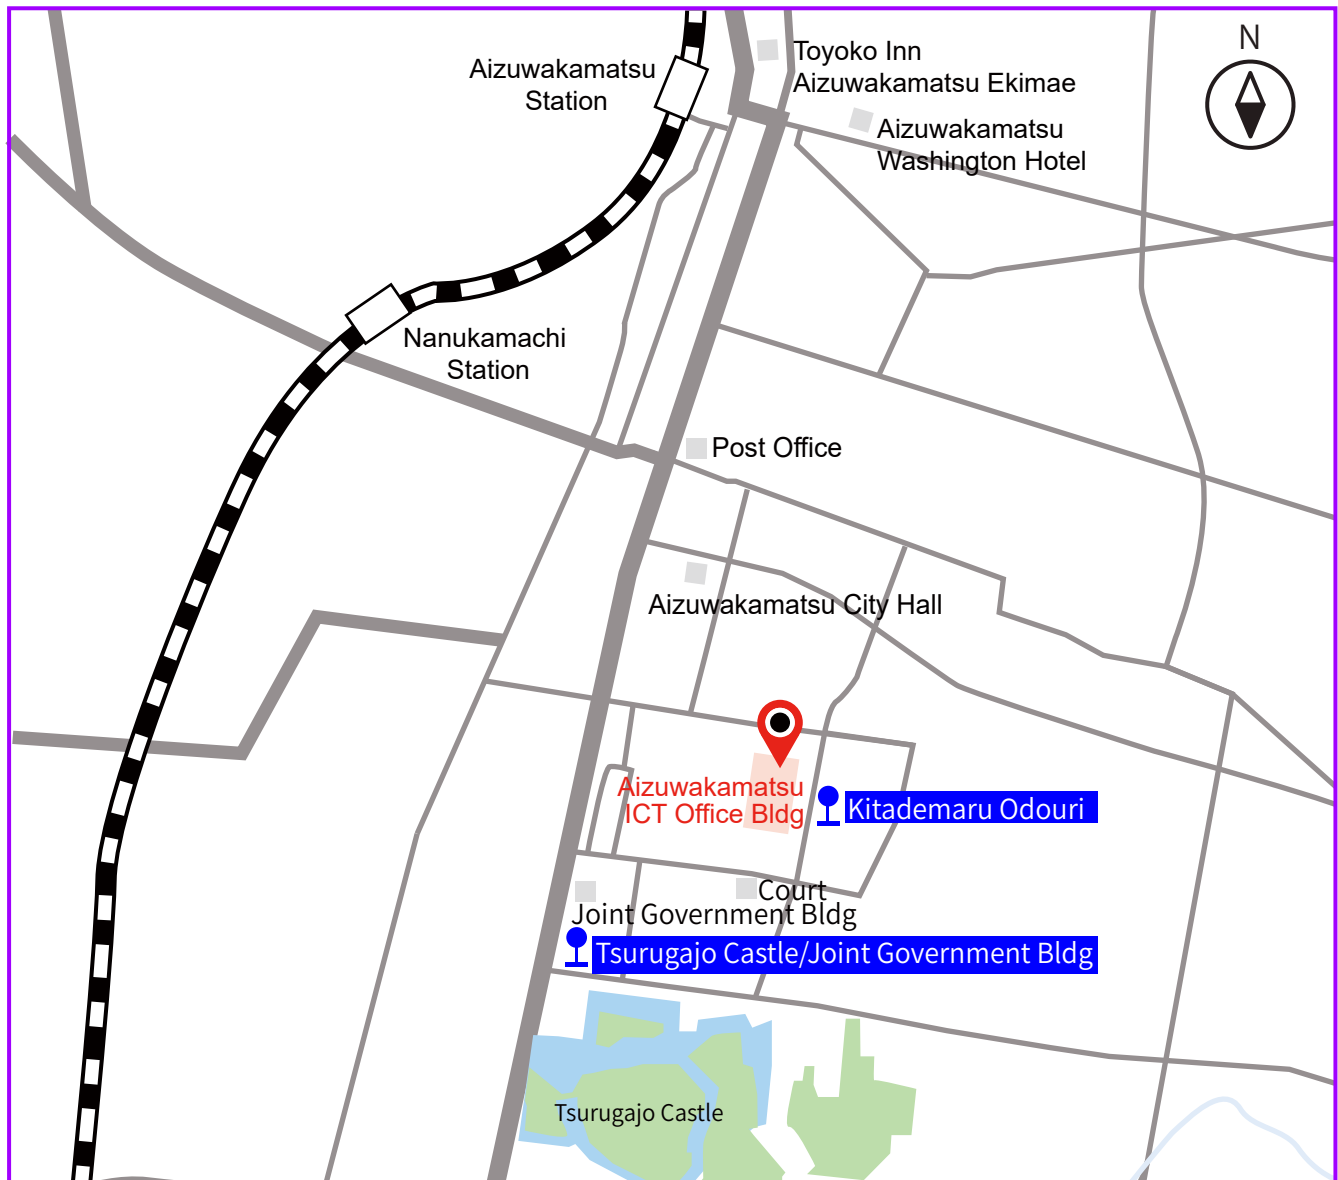

Accenture Innovation Center Fukushima

Accenture Innovation Center Fukushima

Address: Aizuwakamatsu-shi ICT Office Building (Reception: 1F)

1-77 Higashisakae-machi, Aizuwakamatsu-shi, Fukushima-ken 965-0872

Tel: 0242-27-5713 (Switchboard)

Fax: 0242-27-5719

Access: **[Koriyama Station]**

- Express Bus: approx. 1 hour 15 min.

📍 「Tsurugajo Castle/Joint Government Bldg」 approx. 3 min. walking

[Aizuwakamatsu Station]

- Haikara-san & Akabe Town Bus: approx. 19 min.

📍 「Kitademaru Odouri」 approx. 3 min. walking

- Taxi: approx. 8 min

- Walking: approx. 25 min.