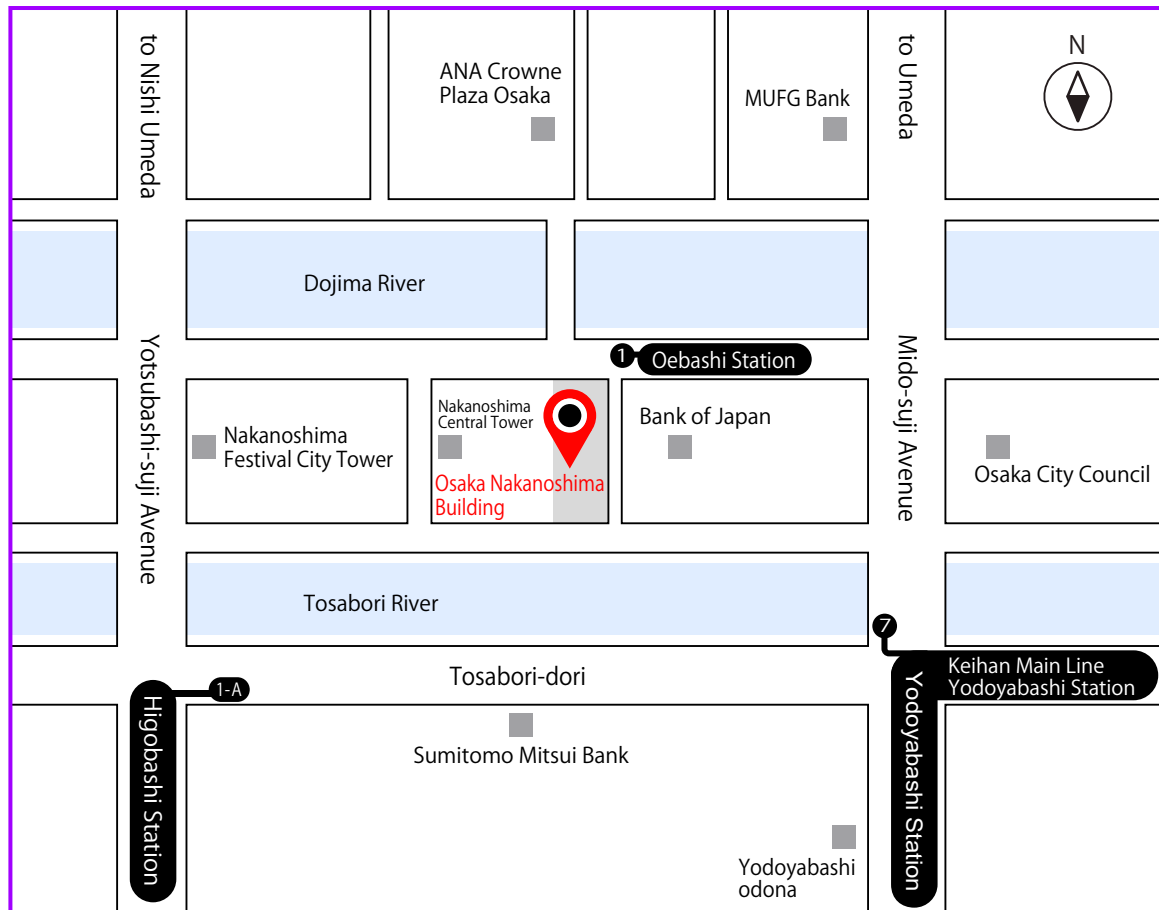

# Accenture Japan Ltd Kansai Office

Higobashi Station (Osaka Metro Yotsubashi Line) 6 minutes on foot from Exit 1-A

Oebashi Station (Keihan Nakanoshima Line) 1 minute on foot from Exit 1