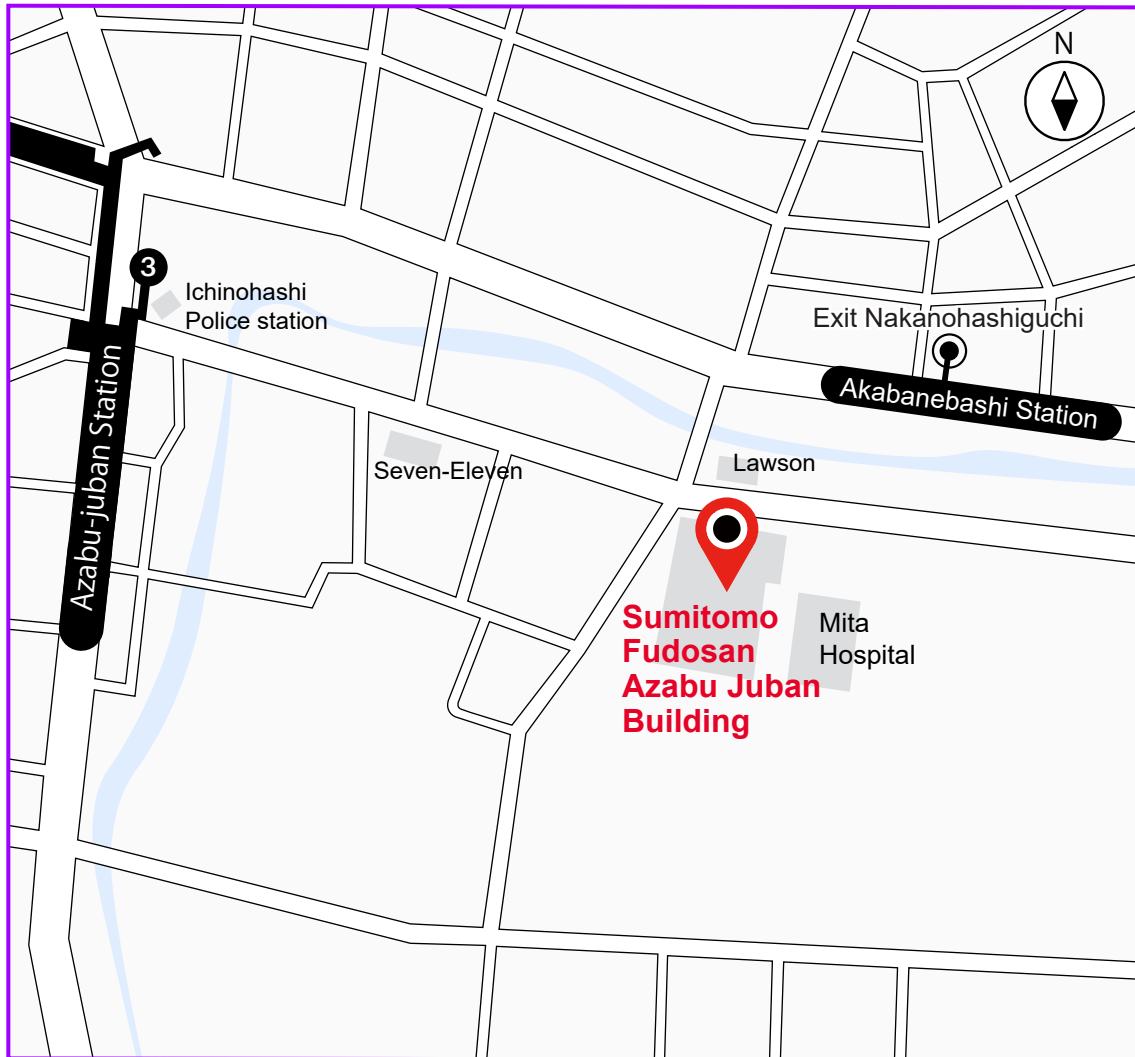

Accenture Innovation Hub Tokyo

Accenture Innovation Hub Tokyo (8F)
Accenture Song (9F)

Address: Sumitomo Fudosan Azabu Juban Building

1-4-1 Mita, Minato-ku, Tokyo 108-0073

Phone: 03-3588-3000 (Switchboard)

Access: 5 min walk from Akabanebashi Station (Toei Oedo Line) Exit Nakanohashiguchi

7 min walk from Azabu-juban Station (Tokyo Metro Namboku Line) Exit 3