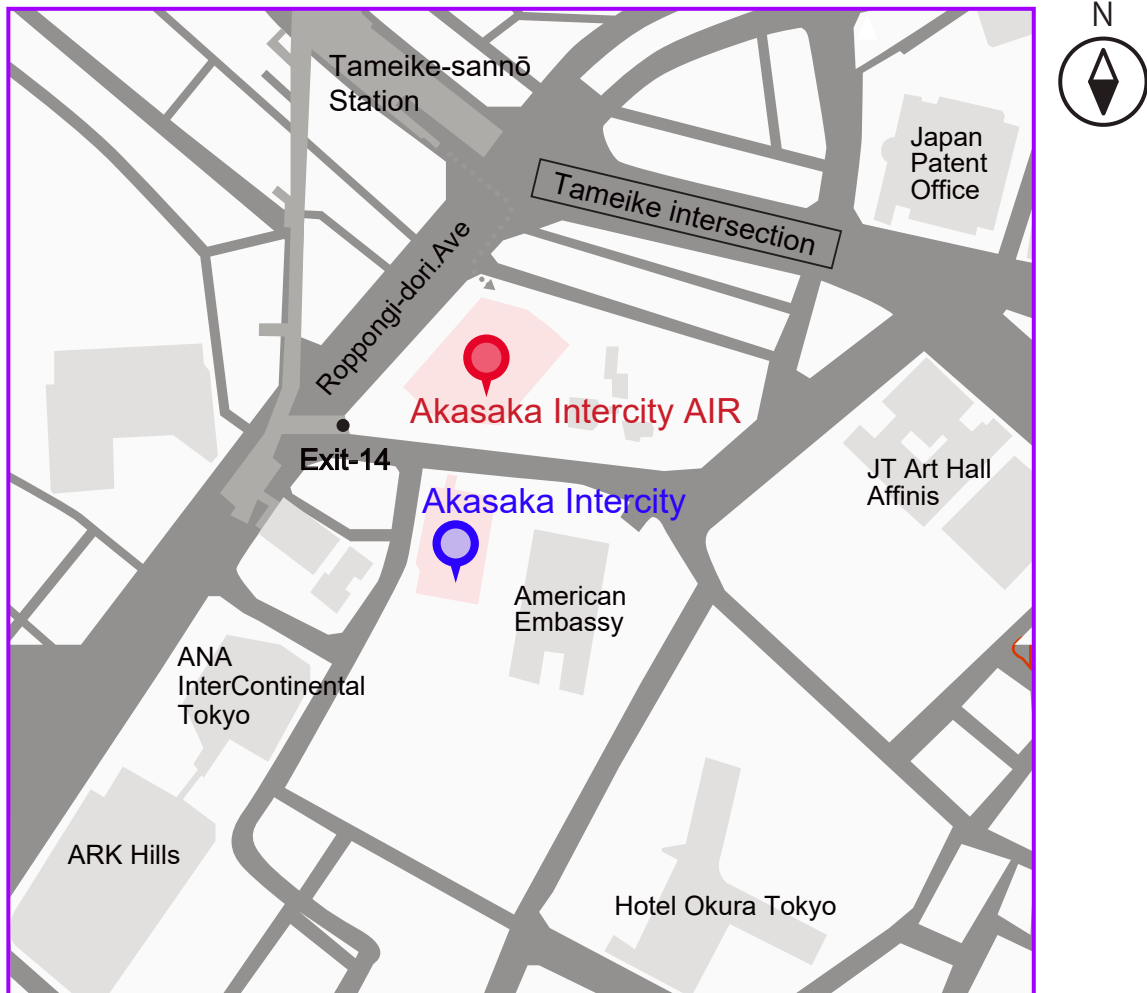

Accenture Japan Ltd Tokyo Office

Accenture Japan Ltd Tokyo Office

Akasaka Intercity AIR (General Reception)

Address: Akasaka Intercity AIR (Reception: 8F)
1-8-1 Akasaka, Minato-ku, Tokyo 107-8672

Tel: 03-3588-3000 (Switchboard)

Fax: 03-3588-3001

Access: Tameike-sanno Station (Ginza and Namboku Line)
Directly connected to B1F entrance from Exit 14 of underground aisle (barrier free)

Akasaka Intercity

Address: Akasaka Intercity (Reception: 14F)
1-11-44 Akasaka, Minato-ku, Tokyo 107-8672

Tel: 03-3588-3000 (Switchboard)

Fax: 03-3588-3001

Access: Tameike-sanno Station (Ginza and Namboku Line)
Exit 14 of underground aisle and go up to ground floor, approx.1 minute on foot